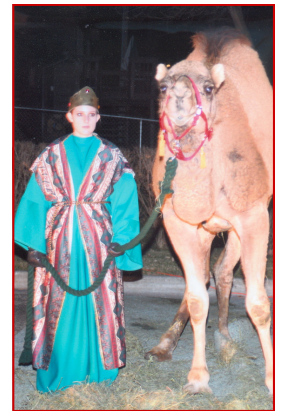

#### New Brighton Christian Church

1500 29th Avenue Northwest, New Brighton

Saturday & Sunday, December 10-11, 2011, 6:30-8:30 pm

- Experience scenes telling the Christmas Story through the eyes of Mary, Joseph, angels, shepherds, and wisemen without leaving the warmth and comfort of your car.
- Listen to Christmas music and see outdoor scenery as people in Biblical dress portray the familiar characters, along with live sheep, camel and donkey.
- Continuous presentations on Saturday and Sunday from 6:30—8:30 pm.
- This is a FREE Event.